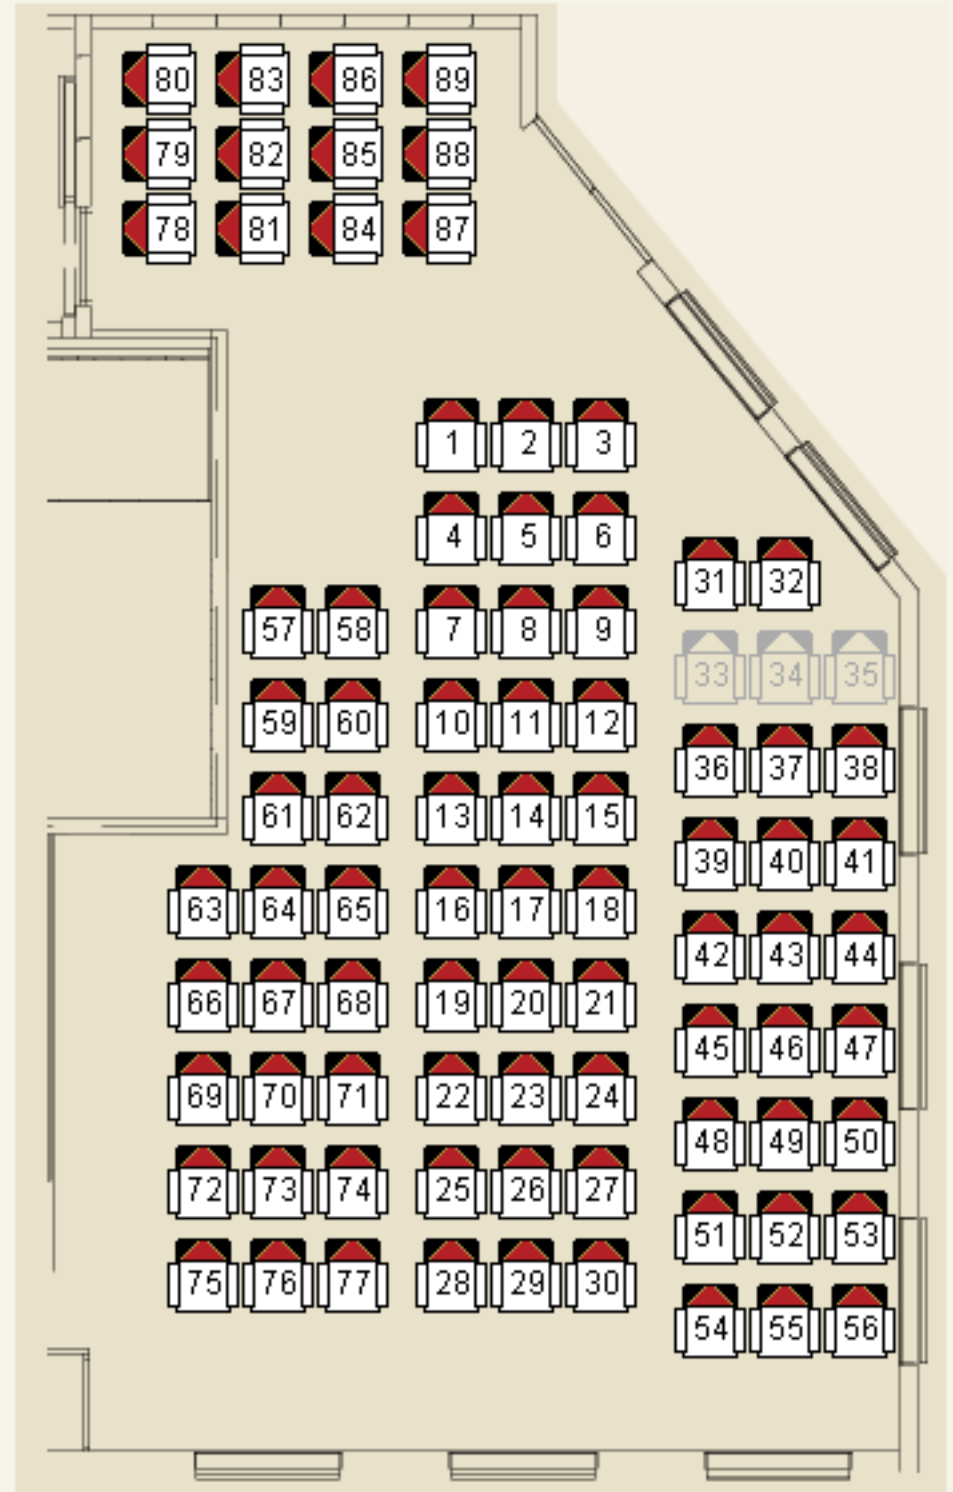

# Ben-my-Chree - Niarbyl Lounge

1 Seat remaining to be selected

Back of seat  
Front of seat

Seat availability

Available seats

Selected seats

Not available seats

Forward End

Niarbyl Lounge

Aft End

BACK

PROCEED